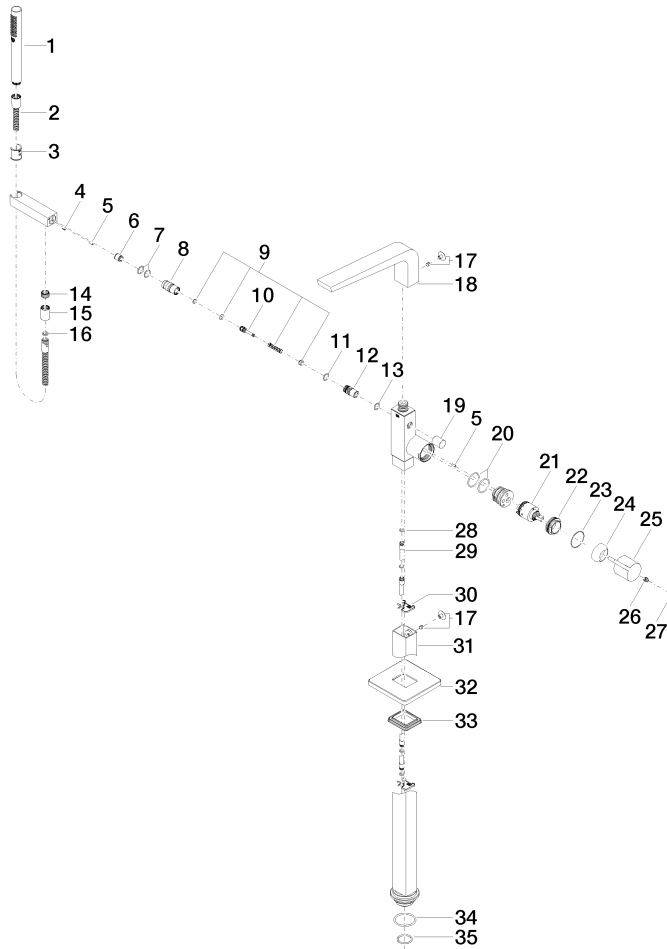

CL.1 Single-lever bath mixer with stand pipe for free-standing assembly with hand shower set - Dark Chrome

CL.1

25 863 705

Parts for other finishes can be found here: [Chrome](#)

CL.1 Single-lever bath mixer with stand pipe for free-standing assembly with hand shower set - Dark Chrome

CL.1

25 863 705

Spare parts list

No.	Item Number	Name	Quantity used	Delivery time
1	90 12 11 140 30-19	shower	1	20
2	90 30 02 072 00-19	Metal shower hose 1/2" x 3/8" x 1250 mm - Dark Chrome	1	20
3	09 18 40 118 90	sleeve	1	2
4	09 31 11 058 90	pin	1	2
5	09 31 11 040 90	pin	3	2
6	90 23 01 141 00 90	back-flow preventer	1	2
7	90 14 10 010 00 90	seal	2	2
8	09 24 03 130-00	nipple	1	10
9	90 16 02 023 00 90	spring	1	2
10	09 31 09 094 20-19	pull-rod	1	60
11	90 14 10 055 00 90	seal	1	2
12	09 21 34 080-19	nipple	1	60
13	90 14 10 033 00 90	seal	1	2
14	09 24 03 069 90	nipple	1	2
15	90 21 02 069 00-19	cover	1	20
16	90 14 20 026 00 90	seal	1	2
17	04 31 20 034 00 90	plug	2	2
18	90 11 70 008 00-19	spout	1	20
19	09 20 71 031-19	handle	1	60
20	09 14 10 148 90	seal	2	2
21	90 15 05 039 00 90	cartridge	1	2
22	09 24 04 298 90	nut	1	2
23	09 14 10 037 90	seal	1	2
24	09 28 30 036-19	cover	1	20
25	09 20 67 014-19	handle	1	60
26	90 31 11 030 00 90	pin	1	2
27	90 31 20 087 00-19	plug	1	20
28	09 14 10 139 90	seal	2	2
29	04 28 22 025 00 90	connection	2	2
30	09 20 93 051 90	holder	2	2
31	04 28 22 024 00-19	pipe	1	60
32	09 27 71 011-19	rosette	1	60
33	09 14 03 107 90	seal	1	2
34	09 14 10 084 90	seal	1	2
35	09 14 10 018 90	seal	1	2