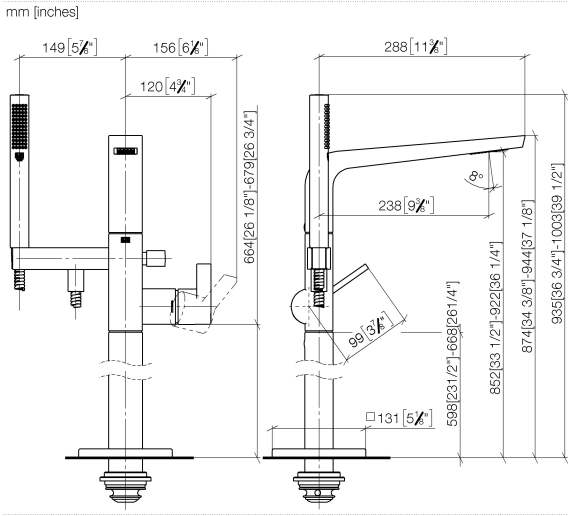

CL.1 Single-lever bath mixer with stand pipe for free-standing assembly with hand shower set - Dark Chrome

CL.1

25 863 705

- 238mm projection
- rectangular spray pattern with 55 individual jets
- max. spout flow rate 24.6 l/min
- Hand shower: COMPACT RAIN, max. flow rate 6.8 l/min (at 3 bar)
- bar-type hand shower with anti-scale system
- wall bracket
- automatic bath/shower diverter
- total height 935 - 1005 mm
- stand pipe height 598 - 668 mm
- height up to aerator 852 – 922 mm
- push-on rosette 131 x 131 mm
- metal shower hose 1250mm with integrated anti-twist protection

CL.1

25 863 705

mm [inches]

Flow rate chart

Certificates

Belgaqua_24-003-27_1.

CL.1 Single-lever bath mixer with stand pipe for free-standing assembly with hand shower set - Dark Chrome

CL.1

No.	Item Number	Name	Quantity used	Delivery time
1	90 12 11 140 30-19	shower	1	20
2	90 30 02 072 00-19	Metal shower hose 1/2" x 3/8" x 1250 mm - Dark Chrome	1	20
3	09 18 40 118 90	sleeve	1	2
4	09 31 11 058 90	pin	1	2
5	09 31 11 040 90	pin	3	2
6	90 23 01 141 00 90	back-flow preventer	1	2
7	90 14 10 010 00 90	seal	2	2
8	09 24 03 130-00	nipple	1	10
9	90 16 02 023 00 90	spring	1	2
10	09 31 09 094 20-19	pull-rod	1	60
11	90 14 10 055 00 90	seal	1	2
12	09 21 34 080-19	nipple	1	60
13	90 14 10 033 00 90	seal	1	2
14	09 24 03 069 90	nipple	1	2
15	90 21 02 069 00-19	cover	1	20
16	90 14 20 026 00 90	seal	1	2
17	04 31 20 034 00 90	plug	2	2
18	90 11 70 008 00-19	spout	1	20
19	09 20 71 031-19	handle	1	60
20	09 14 10 148 90	seal	2	2
21	90 15 05 039 00 90	cartridge	1	2
22	09 24 04 298 90	nut	1	2
23	09 14 10 037 90	seal	1	2
24	09 28 30 036-19	cover	1	20
25	09 20 67 014-19	handle	1	60
26	90 31 11 030 00 90	pin	1	2
27	90 31 20 087 00-19	plug	1	20
28	09 14 10 139 90	seal	2	2
29	04 28 22 025 00 90	connection	2	2
30	09 20 93 051 90	holder	2	2
31	04 28 22 024 00-19	pipe	1	60
32	09 27 71 011-19	rosette	1	60
33	09 14 03 107 90	seal	1	2
34	09 14 10 084 90	seal	1	2
35	09 14 10 018 90	seal	1	2